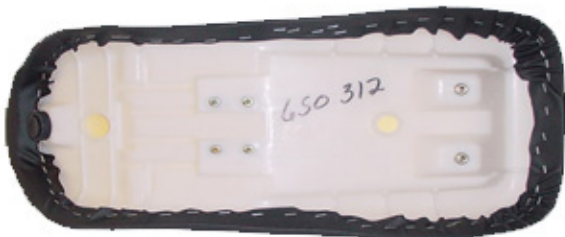

Available Colors

Connecting Tabs

Lightning / Thunder
TXL-50 / TXL-90
RFZ(x)EA0

No Longer Available

Available Colors

Green Yellow Blue Red

Connecting Tabs

Lightning / Thunder
NXL-50 / NXL-90
RFZ(x)ED0

Available Colors

Connecting Tabs

Lightning / Thunder
AXL-50C / AXL-90C
RFZ(x)EC0

Available Colors

Green Yellow Blue Red

Connecting Tabs

Lightning / Thunder
AXL-50B / AXL-90B
RFZ(x)EB0

Boby Cover Chart AXL NXL 50 & 90cc Models

Front Cover	Red	Blue	Yellow	Green
5EB	650016	650073	650015	650074
5EC	810550	810546	810551	810545
5ED	810472	810470	810474	810468

Rear Cover	Red	Blue	Yellow	Green
5EB	650018	*N/A	650017	650076
5EC	810548	810544	810549	810543
5ED	810471	810469	810473	810467