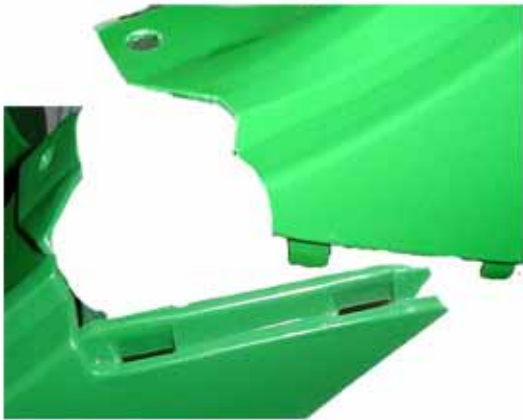

Available Colors

Connecting Tabs

Lightning / Thunder
TXL-50 / TXL-90
RFZ(x)EA0

No Longer Available

Available Colors

Green Yellow Blue Red

Connecting Tabs

Lightning / Thunder
NXL-50 / NXL-90
RFZ(x)ED0

Available Colors

Connecting Tabs

Lightning / Thunder
AXL-50C / AXL-90C
RFZ(x)EC0

Available Colors

Green Yellow Blue Red

Connecting Tabs

Lightning / Thunder
AXL-50B / AXL-90B
RFZ(x)EB0

Boby Cover Chart AXL NXL 50 & 90cc Models