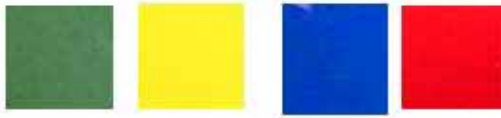

Available Colors

Connecting Tabs

Lightning / Thunder
TXL-50 / TXL-90
RFZ(x)EA0

No Longer Available

Available Colors

Green Yellow Blue Red

Connecting Tabs

Lightning / Thunder
NXL-50 / NXL-90
RFZ(x)ED0

Available Colors

Connecting Tabs

Lightning / Thunder
AXL-50C / AXL-90C
RFZ(x)EC0

Available Colors

Green Yellow Blue Red

Connecting Tabs

Lightning / Thunder
AXL-50B / AXL-90B
RFZ(x)EB0

Boby Cover Chart AXL NXL 50 & 90cc Models