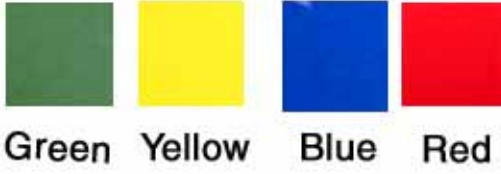

Available Colors

Connecting Tabs

Lightning / Thunder
TXL-50 / TXL-90
RFZ(x)EA0

No Longer Available

Available Colors

Green Yellow Blue Red

Connecting Tabs

Lightning / Thunder
NXL-50 / NXL-90
RFZ(x)ED0

Available Colors

Connecting Tabs

Lightning / Thunder
AXL-50C / AXL-90C
RFZ(x)EC0

Available Colors

Green Yellow Blue Red

Connecting Tabs

Lightning / Thunder
AXL-50B / AXL-90B
RFZ(x)EB0

Boby Cover Chart AXL NXL 50 & 90cc Models

Front Cover	Red	Blue	Yellow	Green
5EB	650016	650073	650015	650074
5EC	810550	810546	810551	810545
5ED	810472	810470	810474	810468

Rear Cover	Red	Blue	Yellow	Green
5EB	650018	*N/A	650017	650076
5EC	810548	810544	810549	810543
5ED	810471	810469	810473	810467